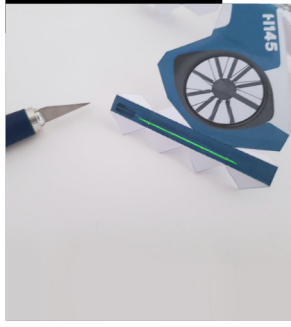

A detailed model of an Airbus H145 helicopter is shown in flight, viewed from a high angle. The helicopter is dark grey with yellow accents on the rotor blades and tail boom. The background is a rugged, mountainous landscape with green vegetation and rocky terrain. The image is used as a background for a product advertisement.

step étape 15

11 + 14

step étape 16

step étape 17

step étape 18

step étape 19

step étape 20

step étape 21