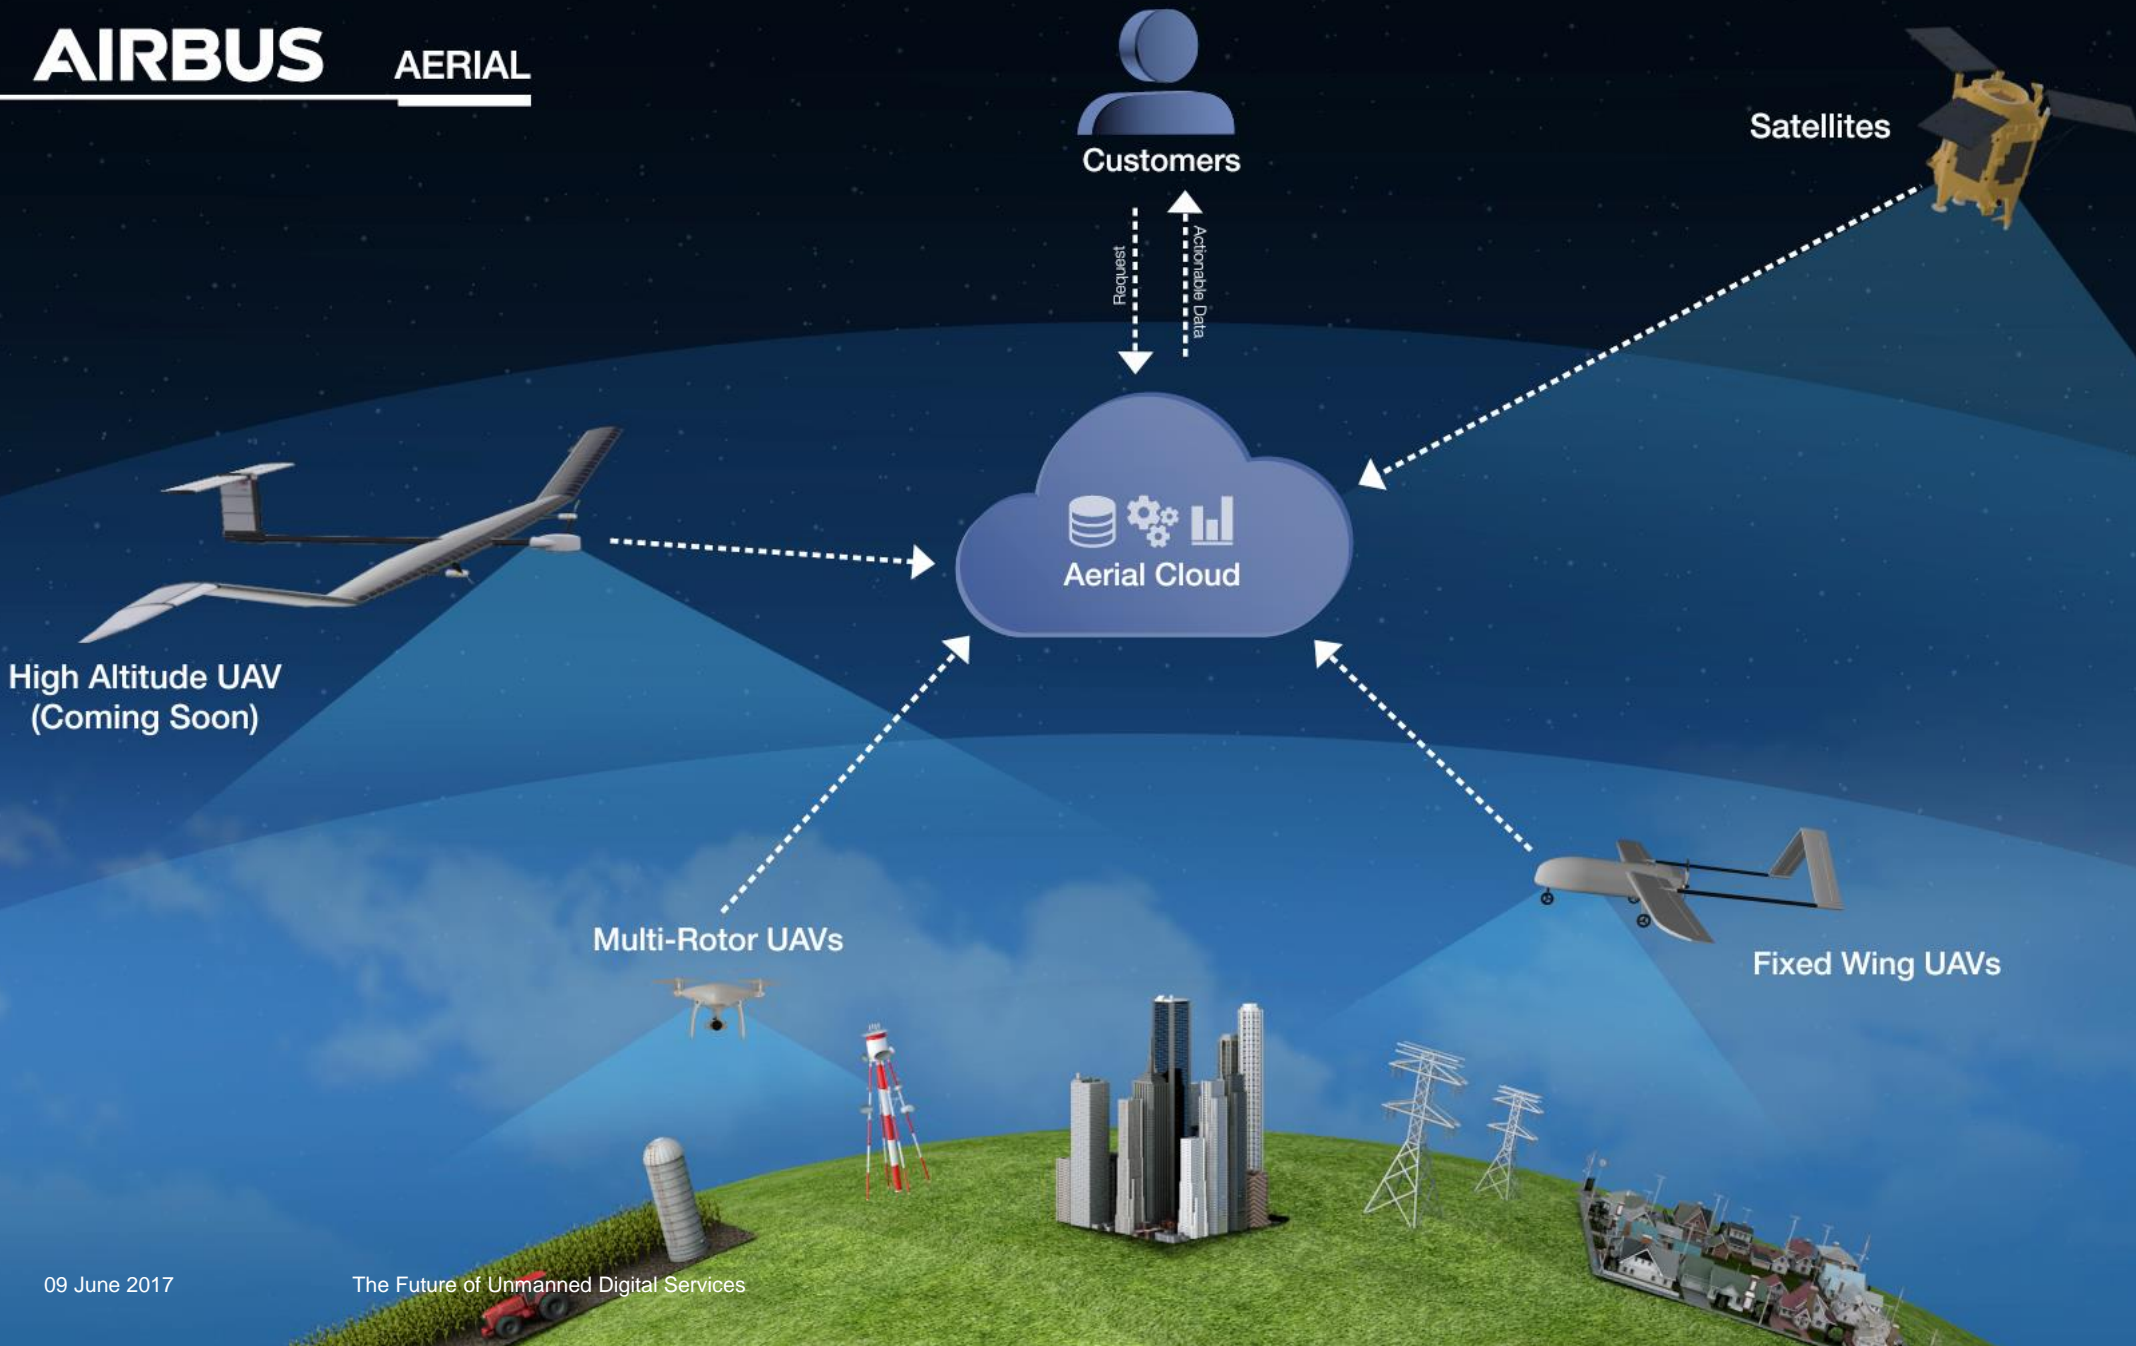

The Future of Unmanned Digital Services

AERIAL

Jana Rosenmann, Head of Unmanned Aerial Systems, Airbus Defence and Space
Media Day 9th June 2017

AIRBUS

A high-angle, blue-tinted aerial view of the Earth from space, showing the curvature of the planet and the texture of the clouds and landmasses. The text 'AIRBUS AERIAL' is overlaid in white.

AIRBUS AERIAL

Airbus Pléiades Satellite
Acquisition
Full Resolution Shown -
50 cm/px

Includes material (c) CNES 2017, Distribution Airbus
DS Geo SA / Airbus DS Geo Inc., all rights reserved

**Zephyr HAPS Acquisition
(Simulated)
Full Resolution Shown -
15 cm/px**

Drone 400 ft AGL
Acquisition
Full Resolution Shown -
3.2 cm/px

Drone 150 ft AGL
Acquisition
Full Resolution Shown -
1.2 cm/px

Thank you