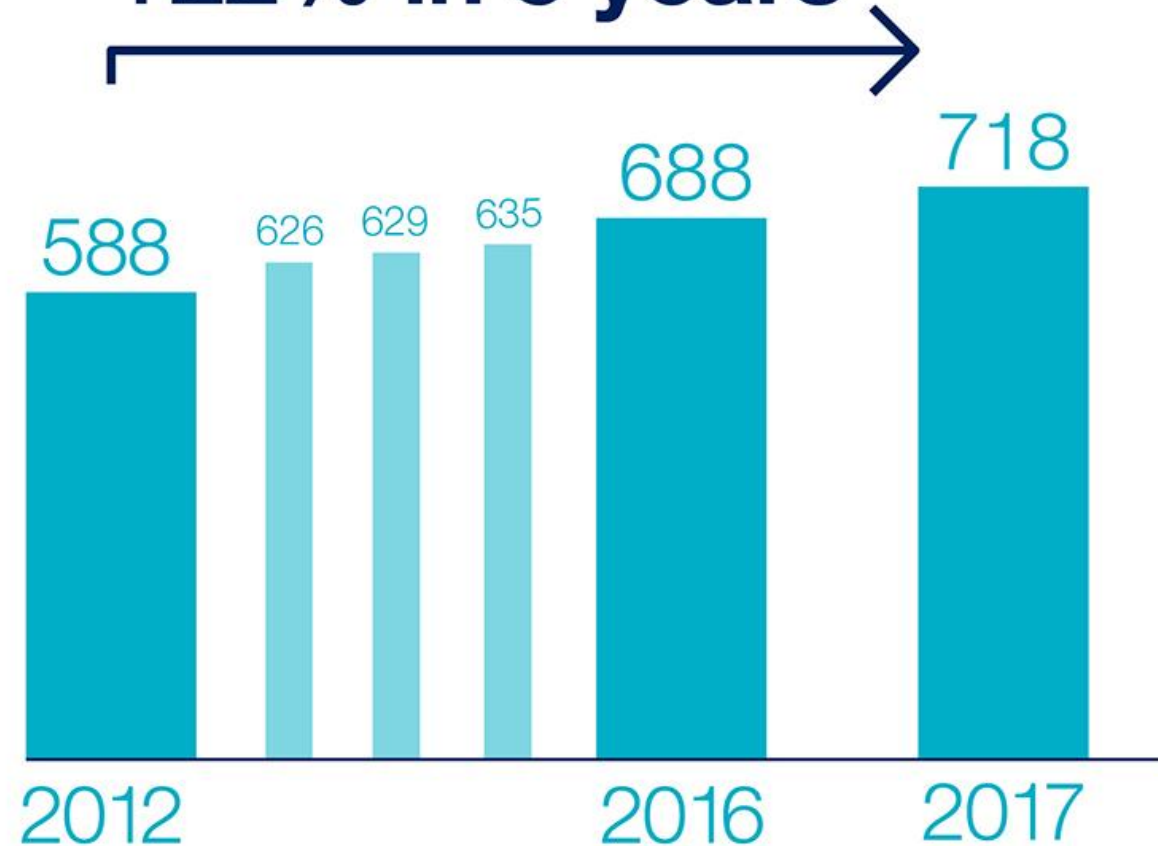

Deliveries

+22% in 5 years

Deliveries by aircraft

A380 15

A350 78

A330 67

A320ceo
377

A320neo
181

558

A350 deliveries

A350 XWB Deliveries

On track for rate 10 by end 2018

A320 deliveries

558

A330 deliveries

67